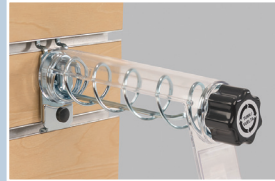

# Spiral Anti-Sweep Hook™ Round Hood

Wire Fastrack®  
Adapter  
9924110042

Mega Bar  
Adapter  
9924110041

Slatwall  
Adapter  
9924110064

Madix Crossbar  
Adapter  
9924110049

## Features and Benefits

- ◆ Each knob turn draws product forward, releasing a single package while alerting store personnel if multiple products are being dispensed
- ◆ Eliminates sweeping through integrated dispensing coil
- ◆ Mechanical audible alert when shopped
- ◆ Prevents cutting of hang tab through integrated enclosure
- ◆ Spiral Anti-Sweep Hook™ does not require assistance from store associate
- ◆ 2" W narrow profile Round Hood style has two mounting prongs
- ◆ Coil spacing for Round Hood is .85"
- ◆ Steel hook, bracket and adapter; clear polycarbonate hood
- ◆ Attaches securely to pegboard (bracket included)
- ◆ Mounting adapters are available to attach hooks to: Wire Fastrack®, Mega Bar™, slatwall and Madix crossbar (mounting adapters are sold separately)

## Fit more facings with narrow round hood style

The Spiral Anti-Sweep Hook™ is a versatile loss prevention solution that can accommodate multiple SKU's within a product category.

When the knob is turned, an audible clicking sound alerts sales associates that someone is shopping the product and the product is being dispensed.

## Specifications

Item No.	Ref. No.	Description	Capacity	Pack
<b>Hooks</b>				
9924110051	-	6" Round Hood w/ Pegboard Bracket	5	1
9924110052	-	9" Round Hood w/ Pegboard Bracket	7	1
9924110053	-	12" Round Hood w/ Pegboard Bracket	10	1
<b>Mounting Adapters (Optional)</b>				
9924110042	-	Round Hood Wire Fastrack® Adapter	Steel	1
9924110041	-	Round Hood Mega Bar Adapter	Steel	1
9924110064	-	Round Hood Slatwall Adapter	Steel	1
9924110049	-	Round Hood Madix Crossbar Adapter	Steel	1